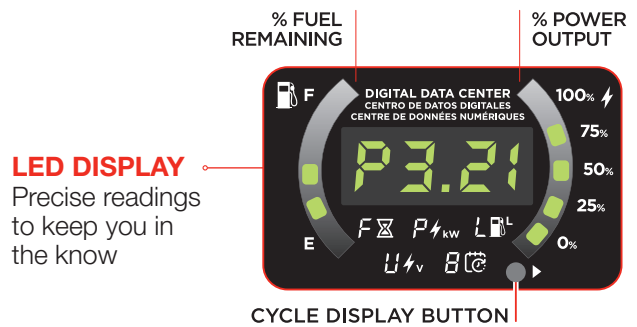

### LIGHTWEIGHT

At 98 lbs, and with a telescoping handle and wheels, it's lighter and easier to manage

## FEATURES

- RV- and camper-ready with 30A TT-30R outlet
- Two 5V USB ports for charging sensitive electronics, such as phones or tablets
- Telescoping handle for easy transportation
- Dependable 224cc OHV 4-Stroke Cummins Onan engine
- 3-year warranty

**FOR  
A WORLD  
THAT'S  
ALWAYS ON™**

**SPECIFICATIONS**

Part Number	A058U955
Gasoline Peak Watts	4,500
Gasoline Running Watts	3,700
Peak Amps at 120V	37.5 amps
Running Amps at 120V	30.8 amps
AC Voltage	120 volts
DC Voltage	5 volts
AC Frequency	60 Hz
Parallel Capable	Yes
Total Harmonic Distortion (THD)	≤3%
Starting System	Electric, remote, recoil
Battery Included	Yes
Battery Charger Included	Yes
Remote Start Fob Included	Yes (paired at factory)
Remote Start Distance (yards/meters)	109 yd (100 m)
Engine Displacement	224cc
Engine Brand	Cummins Onan
Engine Type	OHV 4-stroke
Engine Speed	Variable
Operational Volume	As low as 52 dBA
Carburetor Kit Required to Operate at Altitude	Yes, above 2,000 ft
Economy Mode Switch	Yes
Built-In Inverter	Yes
Engine Lubrication	Splash
Recommended Oil	SAE 10W-30
Oil Bottle Size (included)	.63 qt / 20.3 oz
Oil Capacity (quarts/ounces)	.63 qt / 20.3 oz
Low Oil Shutdown	Automatic
Fuel Type	Unleaded gasoline, 10% ethanol or less
Fuel Shut Off	Manual
Fuel Tank Material	Steel
Fuel Tank Capacity (gallons/liters)	3.4 gal (12.8 L)
Run Time at %25 Load (hrs)	18 hrs
Run Time at %50 Load (hrs)	15 hrs
Gasoline Fuel Gauge	Yes
Choke type	Automatic
AC Outlets	(1) 120V 30A (TT-30R) (1) Duplex 120V 20A (5-20R)
DC Outlets	(2) 5V USB ports
Ground	Floating neutral
Covered Outlets	Yes

**LED DISPLAY**  
Precise readings to keep you in the know

**Display Information**

<b>F9.31</b>	<b>P1.21</b>	<b>2.8L</b>	<b>112.2</b>	<b>22:31</b>
REMAINING RUN TIME	POWER OUTPUT (kW)	FUEL LEVEL (Liters)	VOLTAGE	LIFETIME RUN HOURS